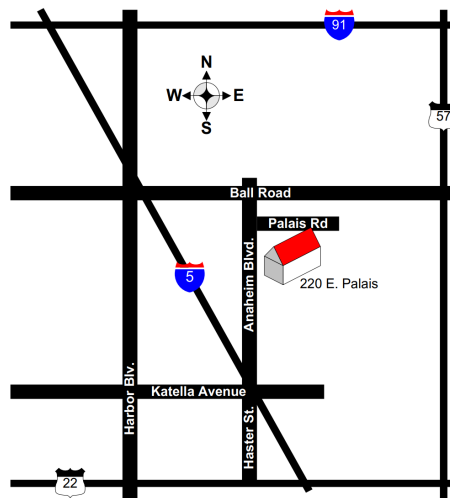

ALLIANCE EVANGELICAL CHURCH

220 E. Palais Road

Anaheim, CA 92805

RSVP: (714) 991-1001 | (714) 234-4667

<http://anaheimchurch.org>

aecanaheim@gmail.com

Directions:

From North Orange County (Los Angeles)

1. South 5 Fwy
2. Exit Disney Way / Anaheim Blvd.
3. Left onto Disway Way
4. Left onto Anaheim Blvd
5. Right on Palais Rd.
6. Right to 1st parking lot

From South Orange County (San Diego)

1. North 5 Fwy
2. Take exit 109 Anaheim Way
3. Left onto E. Katella Ave.
4. Right onto Anaheim Blvd
5. Right on Palais Rd.
6. Right to 1st parking lot

From Riverside / San Bernadino

1. West 91 Fwy
2. South 57 Fwy
3. Exit Ball Road
4. Left on Anaheim Blvd.
5. Left on Palais Rd.
6. Right to 1st parking lot